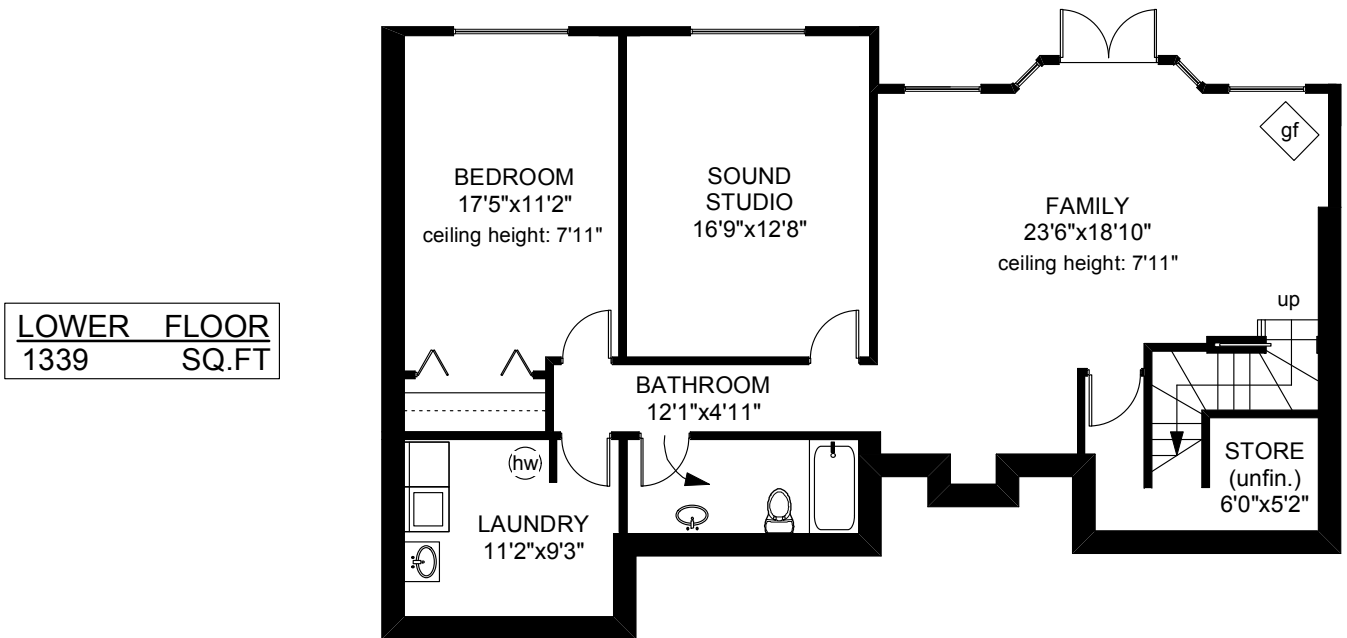

7755 TOZER ROAD

	FINISHED SQ. FT.	UNFINISHED SQ. FT.	TOTAL SQ. FT.
MAIN	1365	0	1365
LOWER	1238	101	1339
TOTAL	2603	101	2704
DECK	0	235	235
PATIO	0	165	165

SQUARE FOOT
STUDIOS

PREPARED FOR THE EXCLUSIVE USE OF
KINGPIN STUDIOS INC.