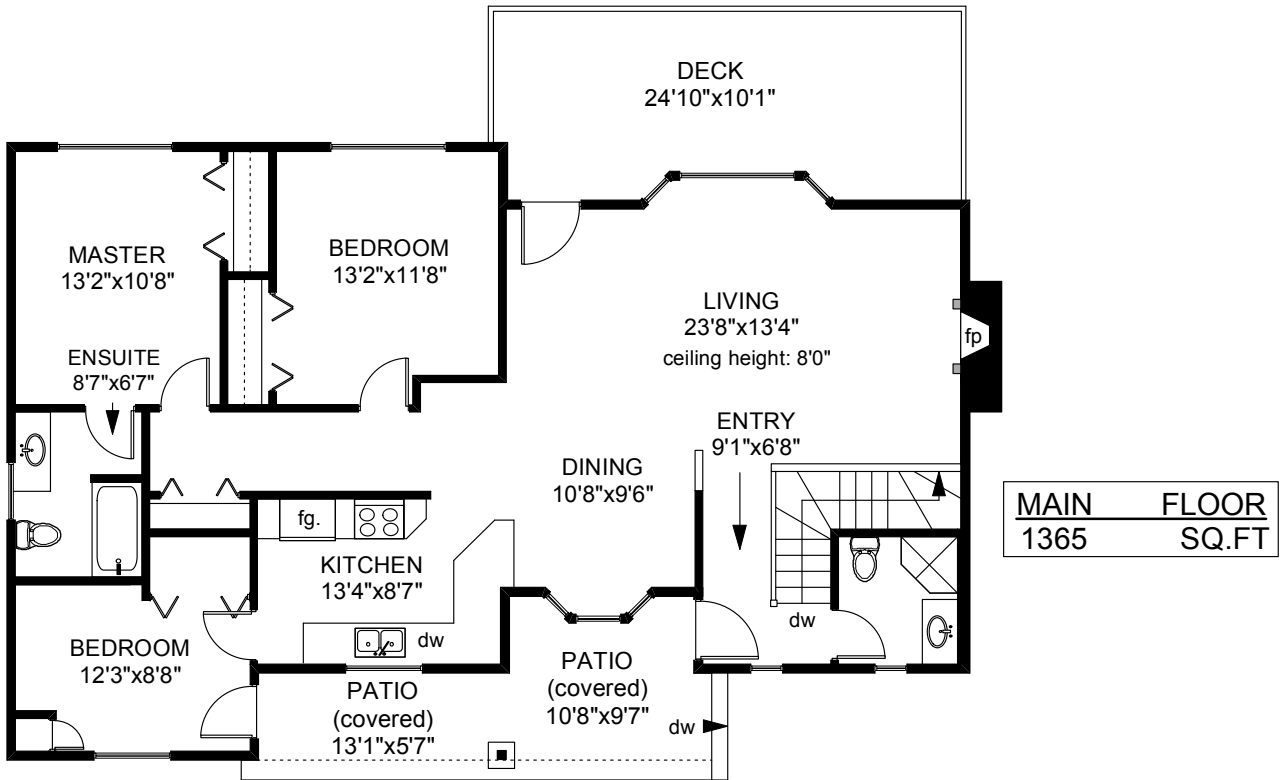

7755 TOZER ROAD

	FINISHED SQ. FT.	UNFINISHED SQ. FT.	TOTAL SQ. FT.
MAIN	1365	0	1365
LOWER	1238	101	1339
TOTAL	2603	101	2704
DECK	0	235	235
PATIO	0	165	165

SQUARE FOOT
STUDIOS

PREPARED FOR THE EXCLUSIVE USE OF
KINGPIN STUDIOS INC.